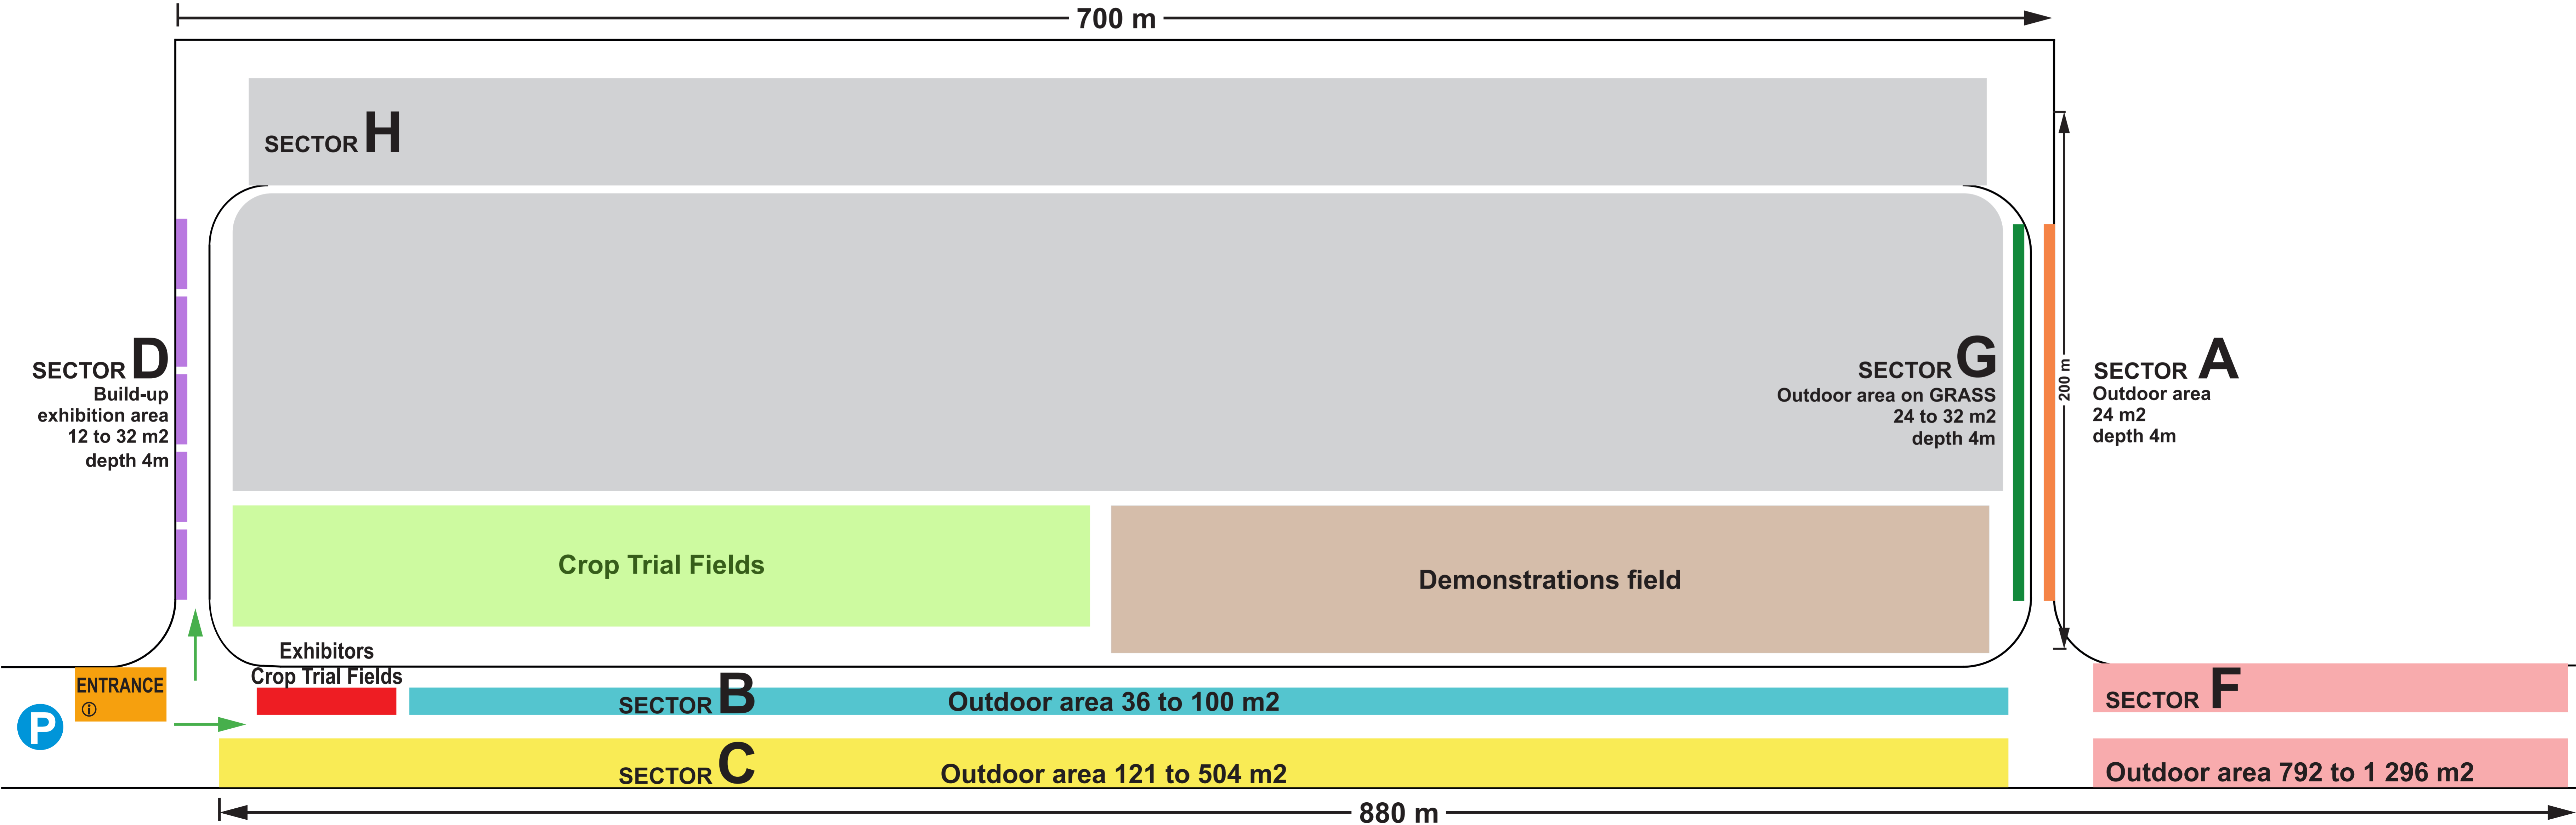

Specialized Agricultural Exhibition

15-19 May 2023

BATA AGRO
 15-19 MAY 2023
 STARA ZAGORA AIRPORT

D Built-up exhibition area

m2	length	depth
12	3	4
16	4	4
20	5	4
24	6	4
28	7	4
32	8	4

B Outdoor area

m2	length	depth
36	6	6
49	7	7
64	8	8
81	9	9
100	10	10

C Outdoor area

m2	length	depth
121	11	11
144	12	12
169	13	13
196	14	14
225	15	15
256	16	16
324	18	18
360	20	18
396	22	18
450	25	18
504	28	18

A Outdoor area

m2	length	depth
24	6	4

G Outdoor area, GRASS surface

m2	length	depth
24	6	4
28	7	4
32	8	4

F Outdoor area, 2x18

m2	length	depth
792	22	36
1008	28	36
1296	36	36